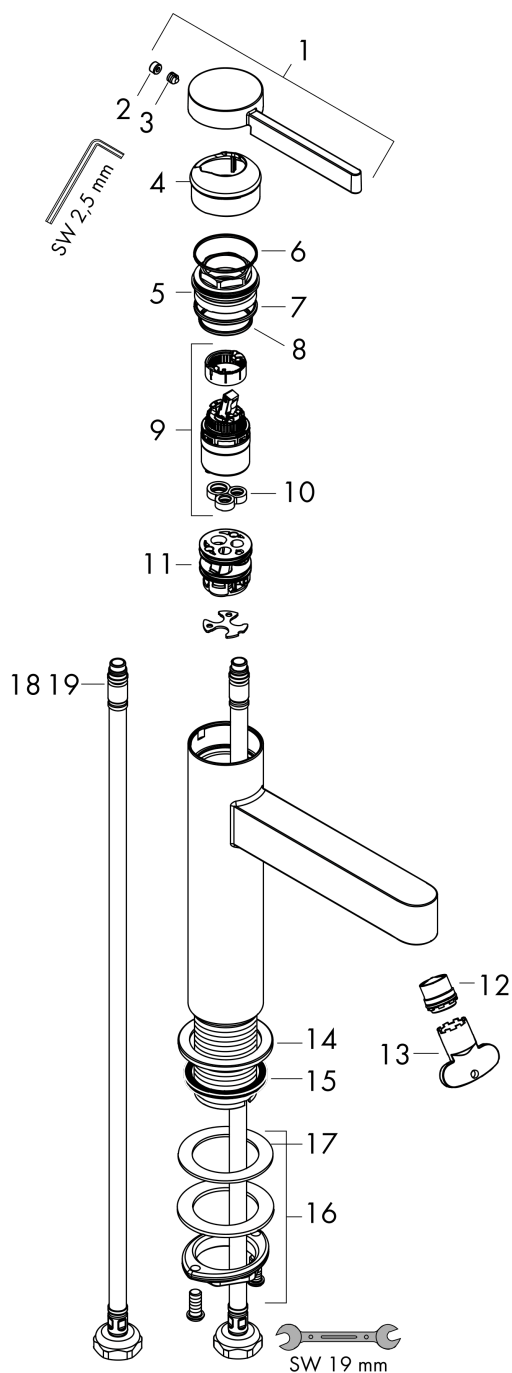

Finoris
Single lever basin mixer 100 with push-open waste set
 Surfaces: **Matt Black** Article Number: **76010670**

Description

product features

- consists of: single lever basin mixer, waste set
- ComfortZone 100
- projection 126 mm
- spray type: laminar spray
- maximum flow rate at 3 bar: 5 l/min
- ceramic cartridge
- temperature limitation adjustable
- suitable for continuous flow water heaters
- push-open waste set G 1¼
- material waste set: metal
- connection type: G ¾ connections
- connection dimension: DN15

Technology

Design awards

reddot winner 2021

reddot winner 2021

Product image

Scale drawing

Flowchart

Finoris
Single lever basin mixer 100 with push-open waste set
 Surfaces: **Matt Black** Article Number: **76010670**

Exploded Drawing

Year of production: >06/21

Finoris
Single lever basin mixer 100 with push-open waste set
 Surfaces: **Matt Black** Article Number: **76010670**

Spare part list

Year of production: >06/21

Pos.	Description	Article Number	Price	PU
1	handle	94266670	-	1
2	screw cover	93735460	-	1
3	hollow set screw M5x5	98446000	-	1
4	flange	93737670	-	1
5	nut	92926000	-	1
6	O-ring 30x1,5	98433000	-	1
7	O-ring 29x2	98391000	-	1
8	O-ring 25x1,5	98146000	-	1
9	cartridge, assy	93760000	-	1
10	seal	93383000	-	1
11	adapter for cartridge	98866000	-	1
12	spray former	93973000	-	1
13	special tool	98987000	-	1
14	escutcheon	94265670	-	1
15	flat seal	98749000	-	1
16	fixing set (Ø 32)	13961000	-	1
17	lever collar	97548000	-	1
18	connection hose 600 mm M8x0,75 G3/8	96556000	-	1
19	O-ring 6,6x1,6	93019000	-	1
a	push-open waste set	50100670	-	1
b	fixation extension 35 mm	13898000	-	1