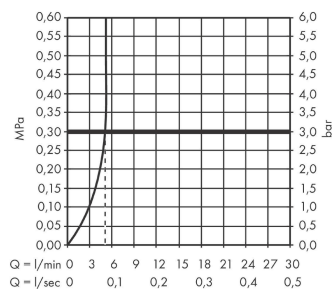

Finoris
Single lever basin mixer 100 with push-open waste set
 Surfaces: **Matt Black** Article Number: **76010670**

Description

product features

- consists of: single lever basin mixer, waste set
- ComfortZone 100
- projection 126 mm
- spray type: laminar spray
- maximum flow rate at 3 bar: 5 l/min
- ceramic cartridge
- temperature limitation adjustable
- suitable for continuous flow water heaters
- push-open waste set G 1¼
- material waste set: metal
- connection type: G ¾ connections
- connection dimension: DN15

Technology

Design awards

reddot winner 2021

reddot winner 2021

Product image

Scale drawing

Flowchart

Finoris
Single lever basin mixer 100 with push-open waste set
 Surfaces: **Matt Black** Article Number: **76010670**