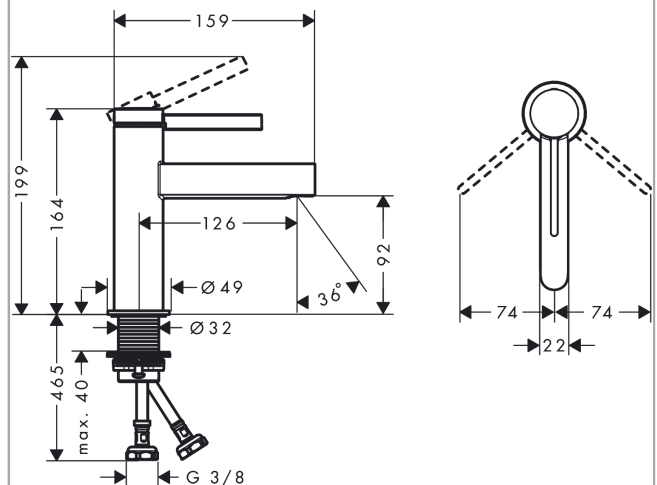

Finoris
Single lever basin mixer 100 with push-open waste set
 Surfaces: **Matt Black** Article Number: **76010670**

Description

product features

- consists of: single lever basin mixer, waste set
- ComfortZone 100
- projection 126 mm
- spray type: laminar spray
- maximum flow rate at 3 bar: 5 l/min
- ceramic cartridge
- temperature limitation adjustable
- suitable for continuous flow water heaters
- push-open waste set G 1¼
- material waste set: metal
- connection type: G ¾ connections
- connection dimension: DN15

Technology

Design awards

reddot winner 2021

reddot winner 2021

Product image

Scale drawing

Flowchart

Finoris
Single lever basin mixer 100 with push-open waste set
 Surfaces: **Matt Black** Article Number: **76010670**

Exploded Drawing

Year of production: >06/21

Finoris
Single lever basin mixer 100 with push-open waste set
 Surfaces: **Matt Black** Article Number: **76010670**

Spare part list

Year of production: >06/21

Pos.	Description	Article Number	Price	PU
1	handle	94266670	-	1
2	screw cover	93735460	-	1
3	hollow set screw M5x5	98446000	-	1
4	flange	93737670	-	1
5	nut	92926000	-	1
6	O-ring 30x1,5	98433000	-	1
7	O-ring 29x2	98391000	-	1
8	O-ring 25x1,5	98146000	-	1
9	cartridge, assy	93760000	-	1
10	seal	93383000	-	1
11	adapter for cartridge	98866000	-	1
12	spray former	93973000	-	1
13	special tool	98987000	-	1
14	escutcheon	94265670	-	1
15	flat seal	98749000	-	1
16	fixing set (Ø 32)	13961000	-	1
17	lever collar	97548000	-	1
18	connection hose 600 mm M8x0,75 G3/8	96556000	-	1
19	O-ring 6,6x1,6	93019000	-	1
a	push-open waste set	50100670	-	1
b	fixation extension 35 mm	13898000	-	1